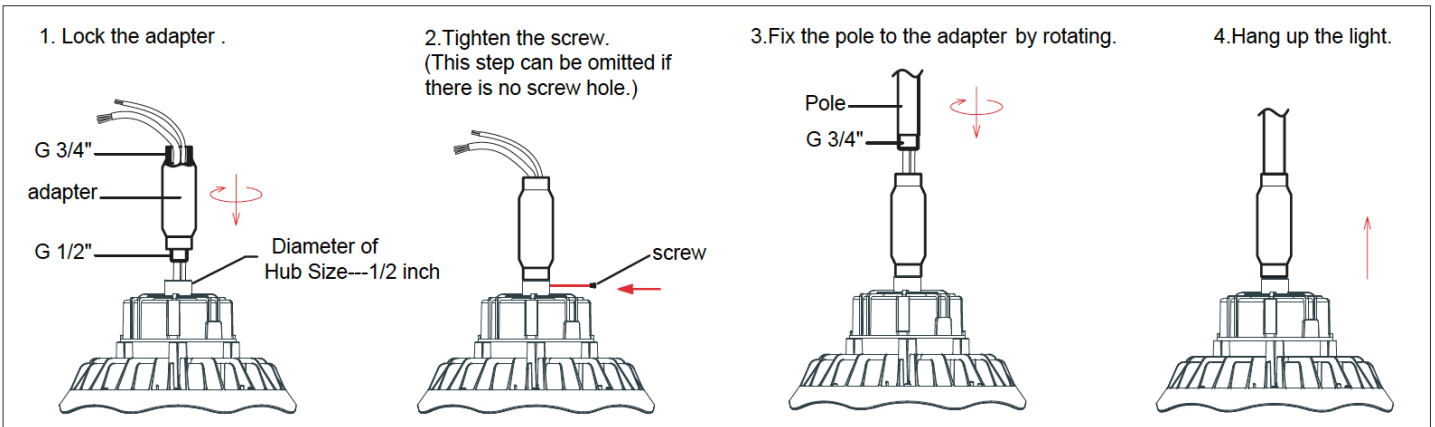

Hanger Pole Installation (Optional)