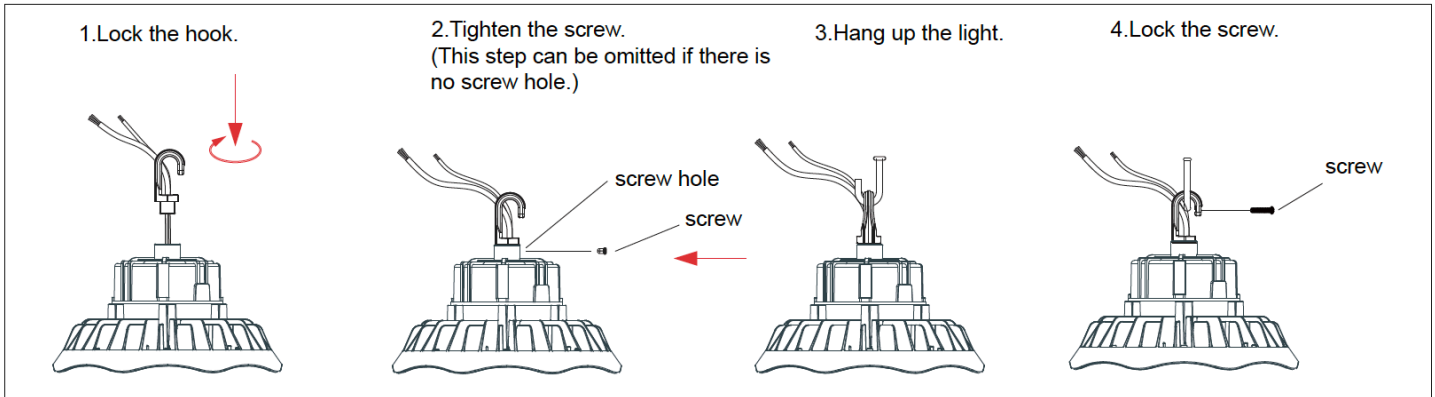

Accessories

Hook :