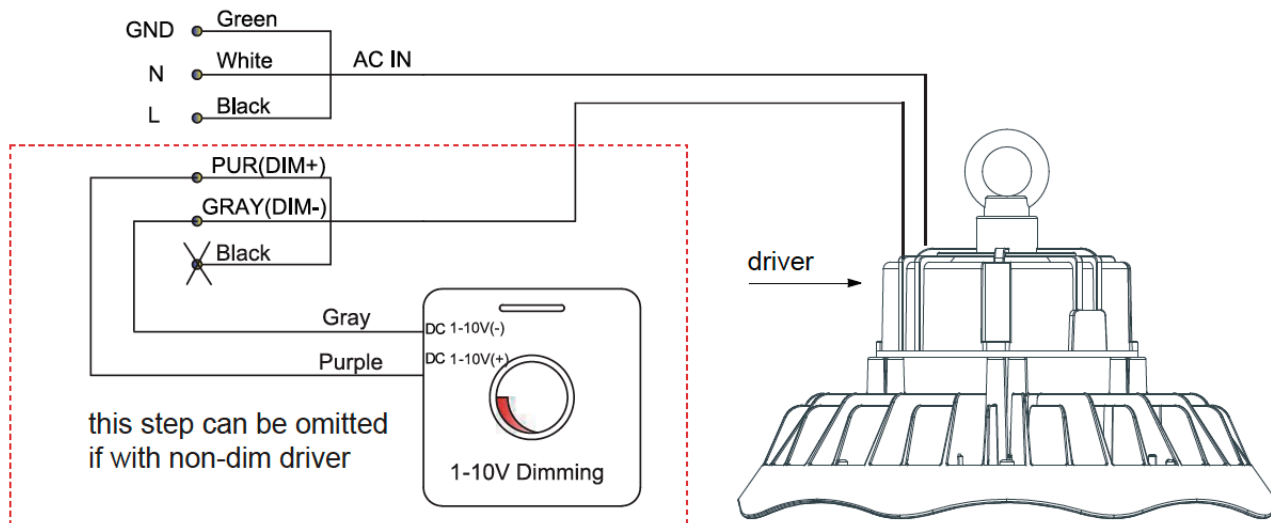

Photometric Data (200W Model)

Distance (Height)	Center Beam fc	Beam Width
17.0 ft	19.94 fc	40.8 ft
34.0 ft	4.98 fc	81.7 ft
51.0 ft	2.22 fc	122.5 ft
68.0 ft	1.25 fc	163.4 ft
85.0 ft	0.80 fc	204.2 ft
102.0 ft	0.55 fc	245.1 ft

Accessories

Hook :

Hanger Pole Installation (Optional)

LED UFO High Bay Light

JAMES

Industrial Supply Products

Model # TORSHARE UHB07XX Series (7th generation UFO High Bay)

Wiring Instruction:

Turn off the power. Connect the black wire to L, white wire to N, and green wire to E.

Dimmer connection: (with dimmable driver). Compatible with 1-10V dimming. Connect purple wire to D+, gray wire is D-, cap black wire.