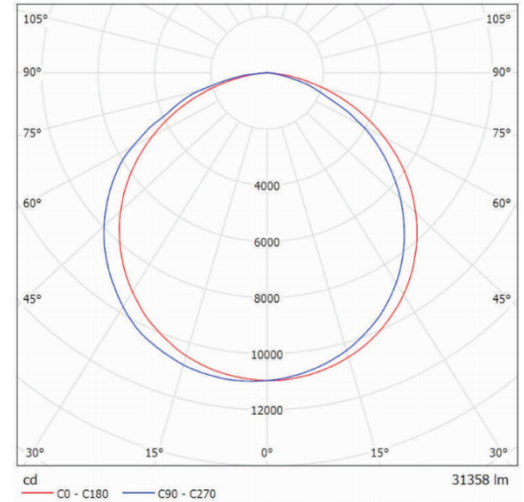

Technical Data				
Brand	UHB0710-100W	UHB0715-150W	UHB0720-200W	UHB0724-240W
Maximum Light Output	15521 lm	22802 lm	31135 lm	36011 lm
Wattage	100 W	150 W	200 W	240 W
CRI	80	80	80	80
Total Harmonic Distortion	10% ± 3%	10% ± 3%	10% ± 3%	10% ± 3%
Lumen Efficiency	140 ~ 155 lm/W	140 ~ 155 lm/W	140 ~ 155lm/W	140 ~ 155 lm/W
Input Voltage	AC 100 ~ 277V (Standard) / AC 277-480V (Available*)			
Frequency	50/60 Hz			
Dimming Status	Continuous Below 10			
Control	Has Integral Control			
Rated Life	50,000+ Hours			
Power Factor	0.95 ± 0.03			
Housing	Aluminum & PC			

Photometric Data (200W Model)

Distance (Height)	Center Beam fc	Beam Width
17.0 ft	19.94 fc	40.8 ft
34.0 ft	4.98 fc	81.7 ft
51.0 ft	2.22 fc	122.5 ft
68.0 ft	1.25 fc	163.4 ft
85.0 ft	0.80 fc	204.2 ft
102.0 ft	0.55 fc	245.1 ft